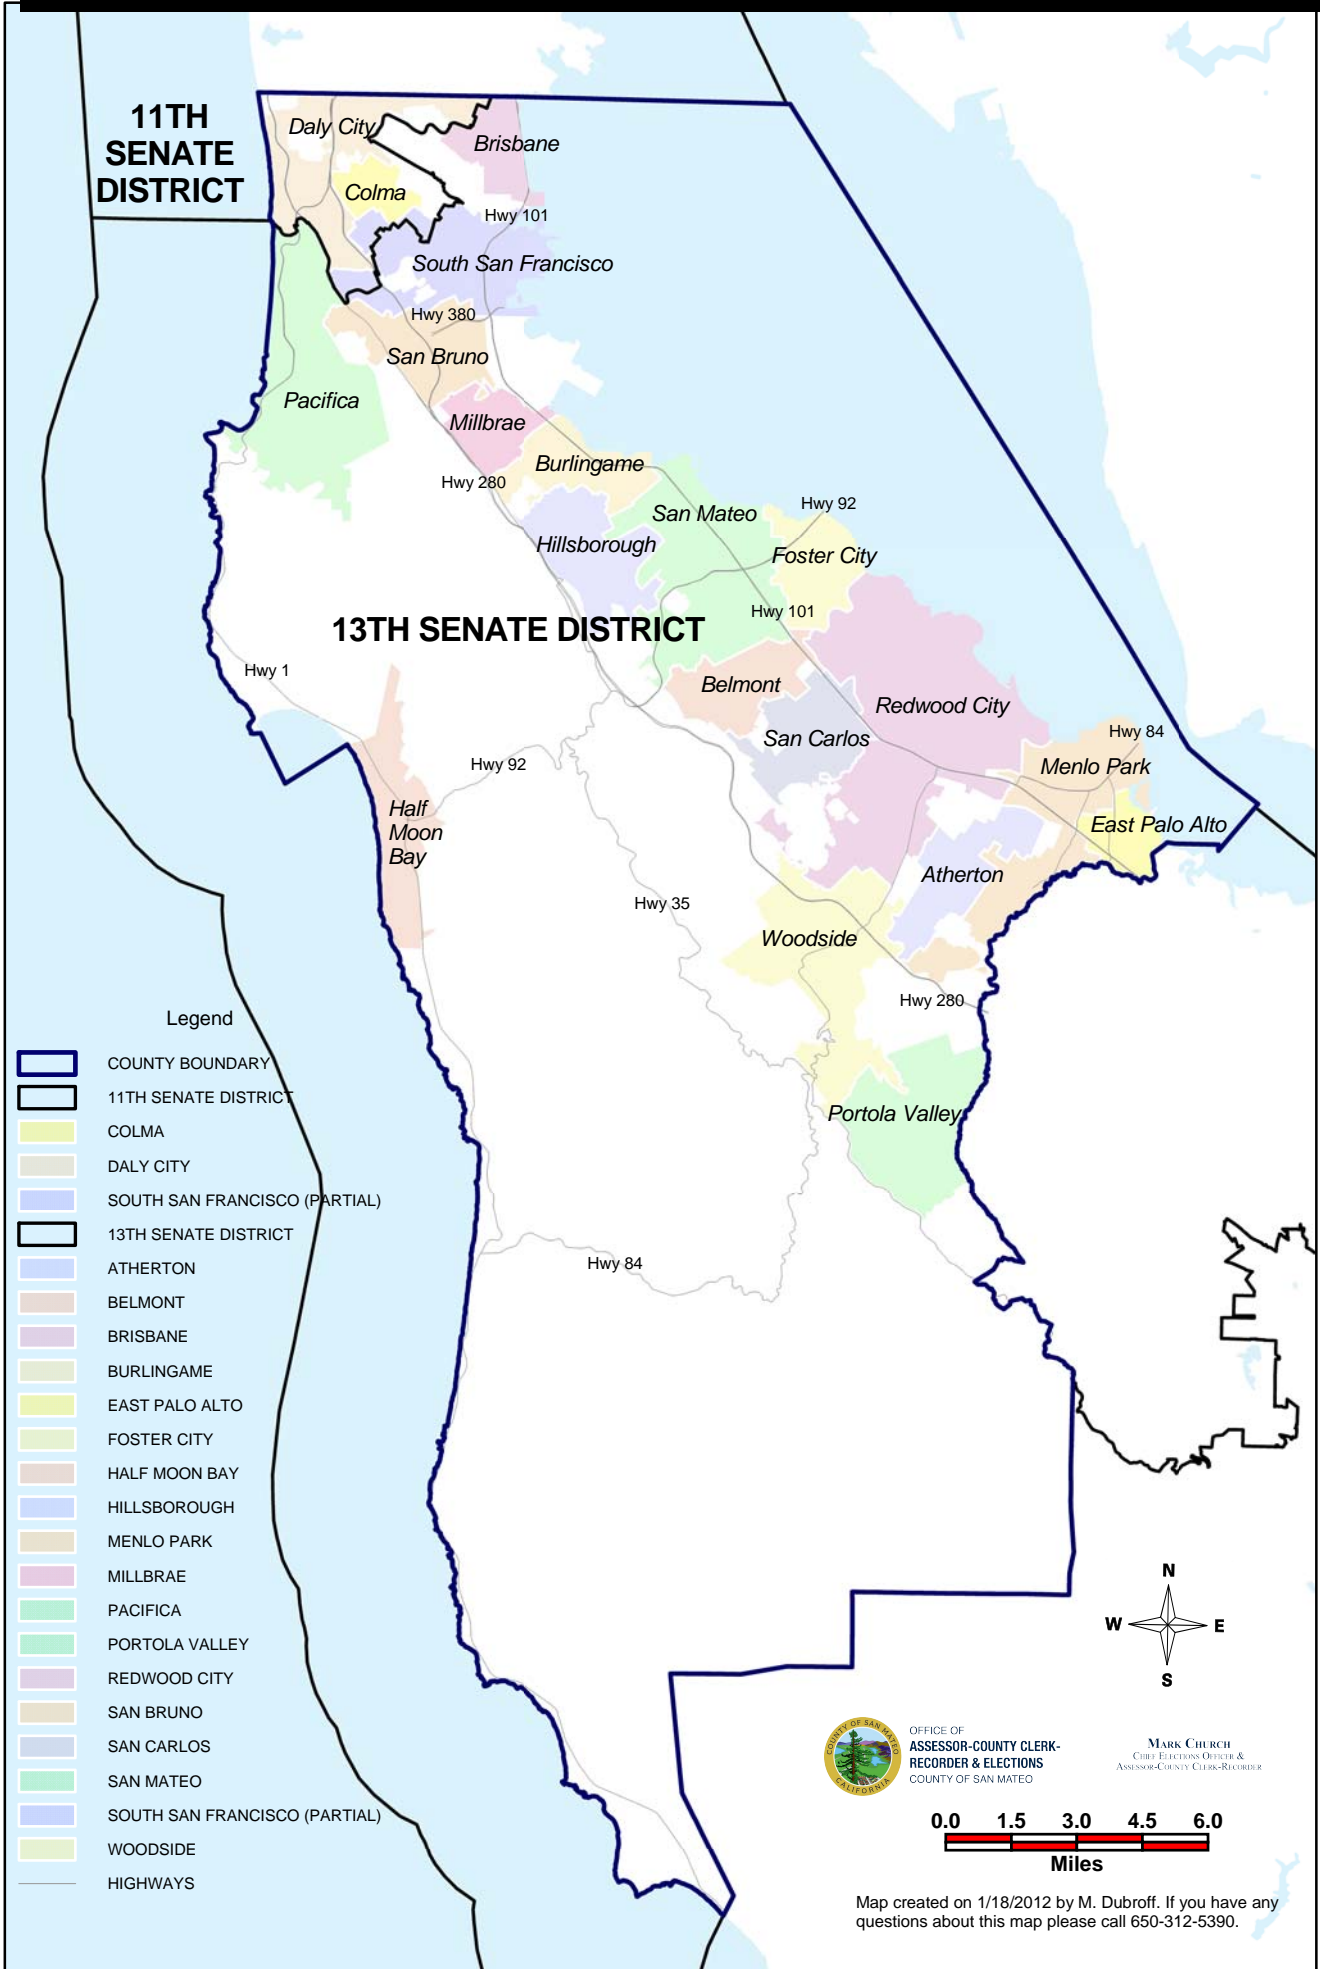

COUNTY OF SAN MATEO NEW STATE SENATE DISTRICTS

**11TH
SENATE
DISTRICT**

13TH SENATE DISTRICT

Legend

- COUNTY BOUNDARY
- 11TH SENATE DISTRICT
- COLMA
- DALY CITY
- SOUTH SAN FRANCISCO (PARTIAL)
- 13TH SENATE DISTRICT
- ATHERTON
- BELMONT
- BRISBANE
- BURLINGAME
- EAST PALO ALTO
- FOSTER CITY
- HALF MOON BAY
- HILLSBOROUGH
- MENLO PARK
- MILLBRAE
- PACIFICA
- PORTOLA VALLEY
- REDWOOD CITY
- SAN BRUNO
- SAN CARLOS
- SAN MATEO
- SOUTH SAN FRANCISCO (PARTIAL)
- WOODSIDE
- HIGHWAYS

OFFICE OF
ASSESSOR-COUNTY CLERK-
RECORDER & ELECTIONS
COUNTY OF SAN MATEO

Map created on 1/18/2012 by M. Dubroff. If you have any questions about this map please call 650-312-5390.