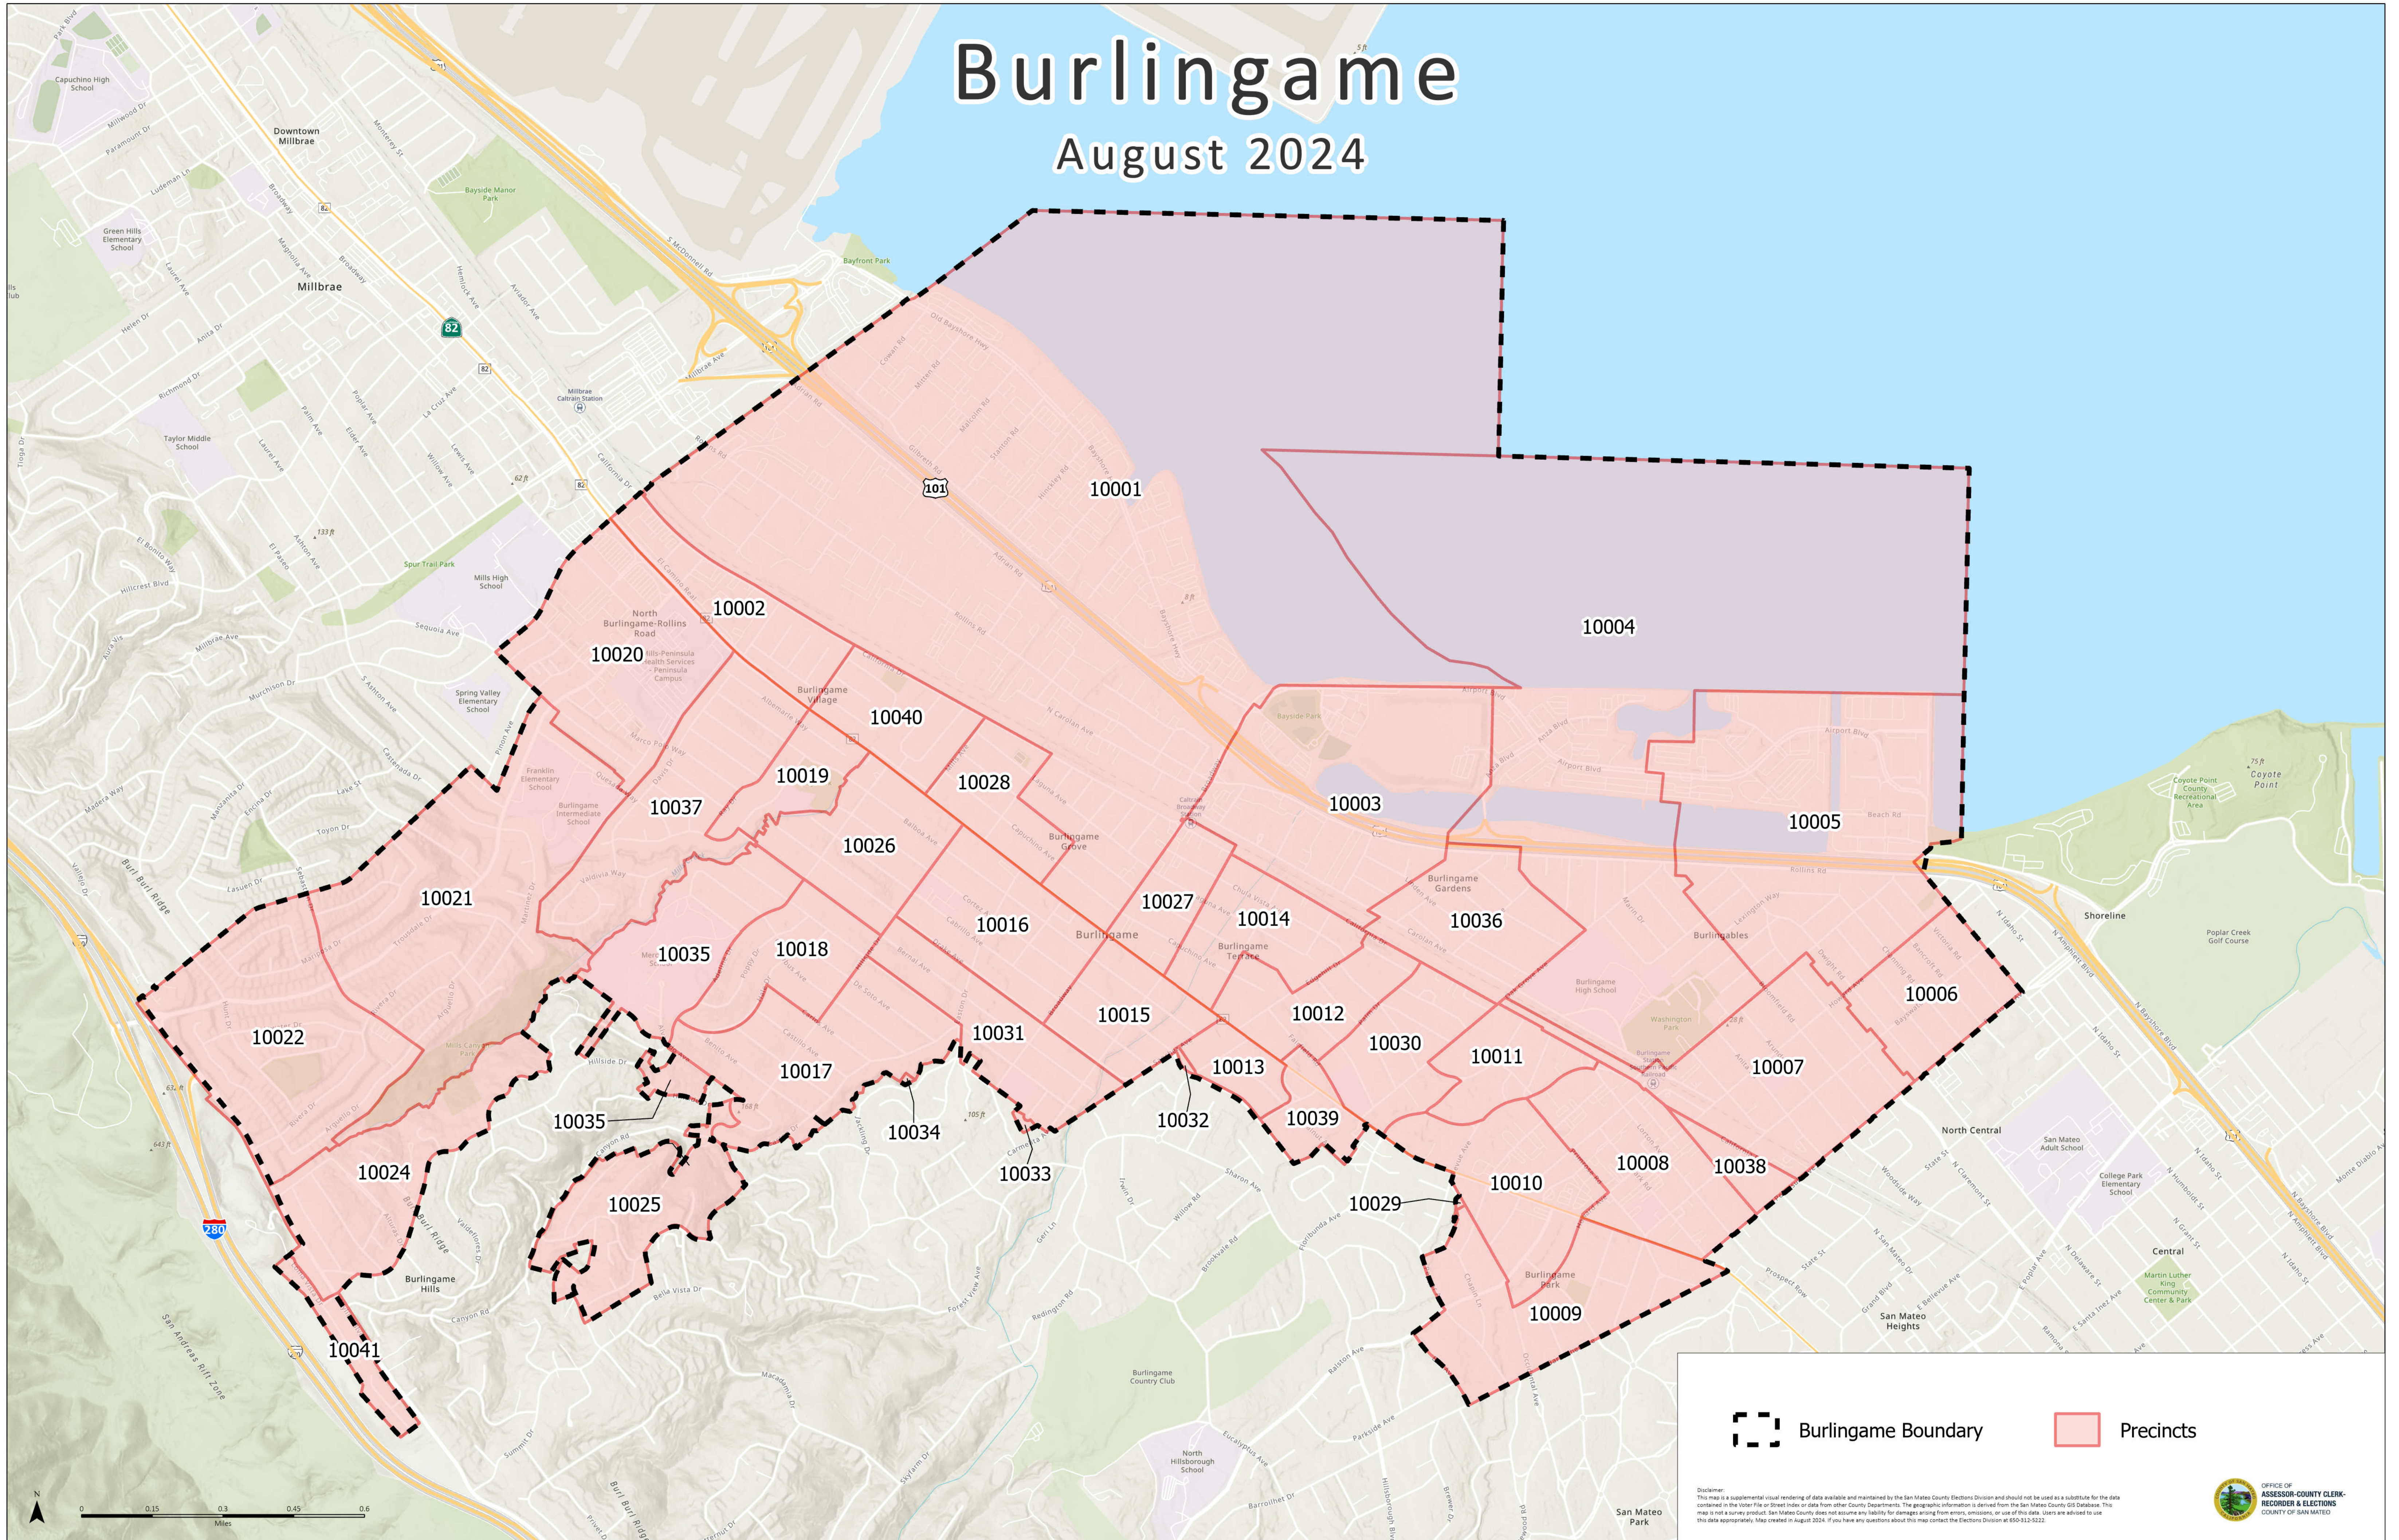

Burlingame

August 2024

Burlingame Boundary

Precincts