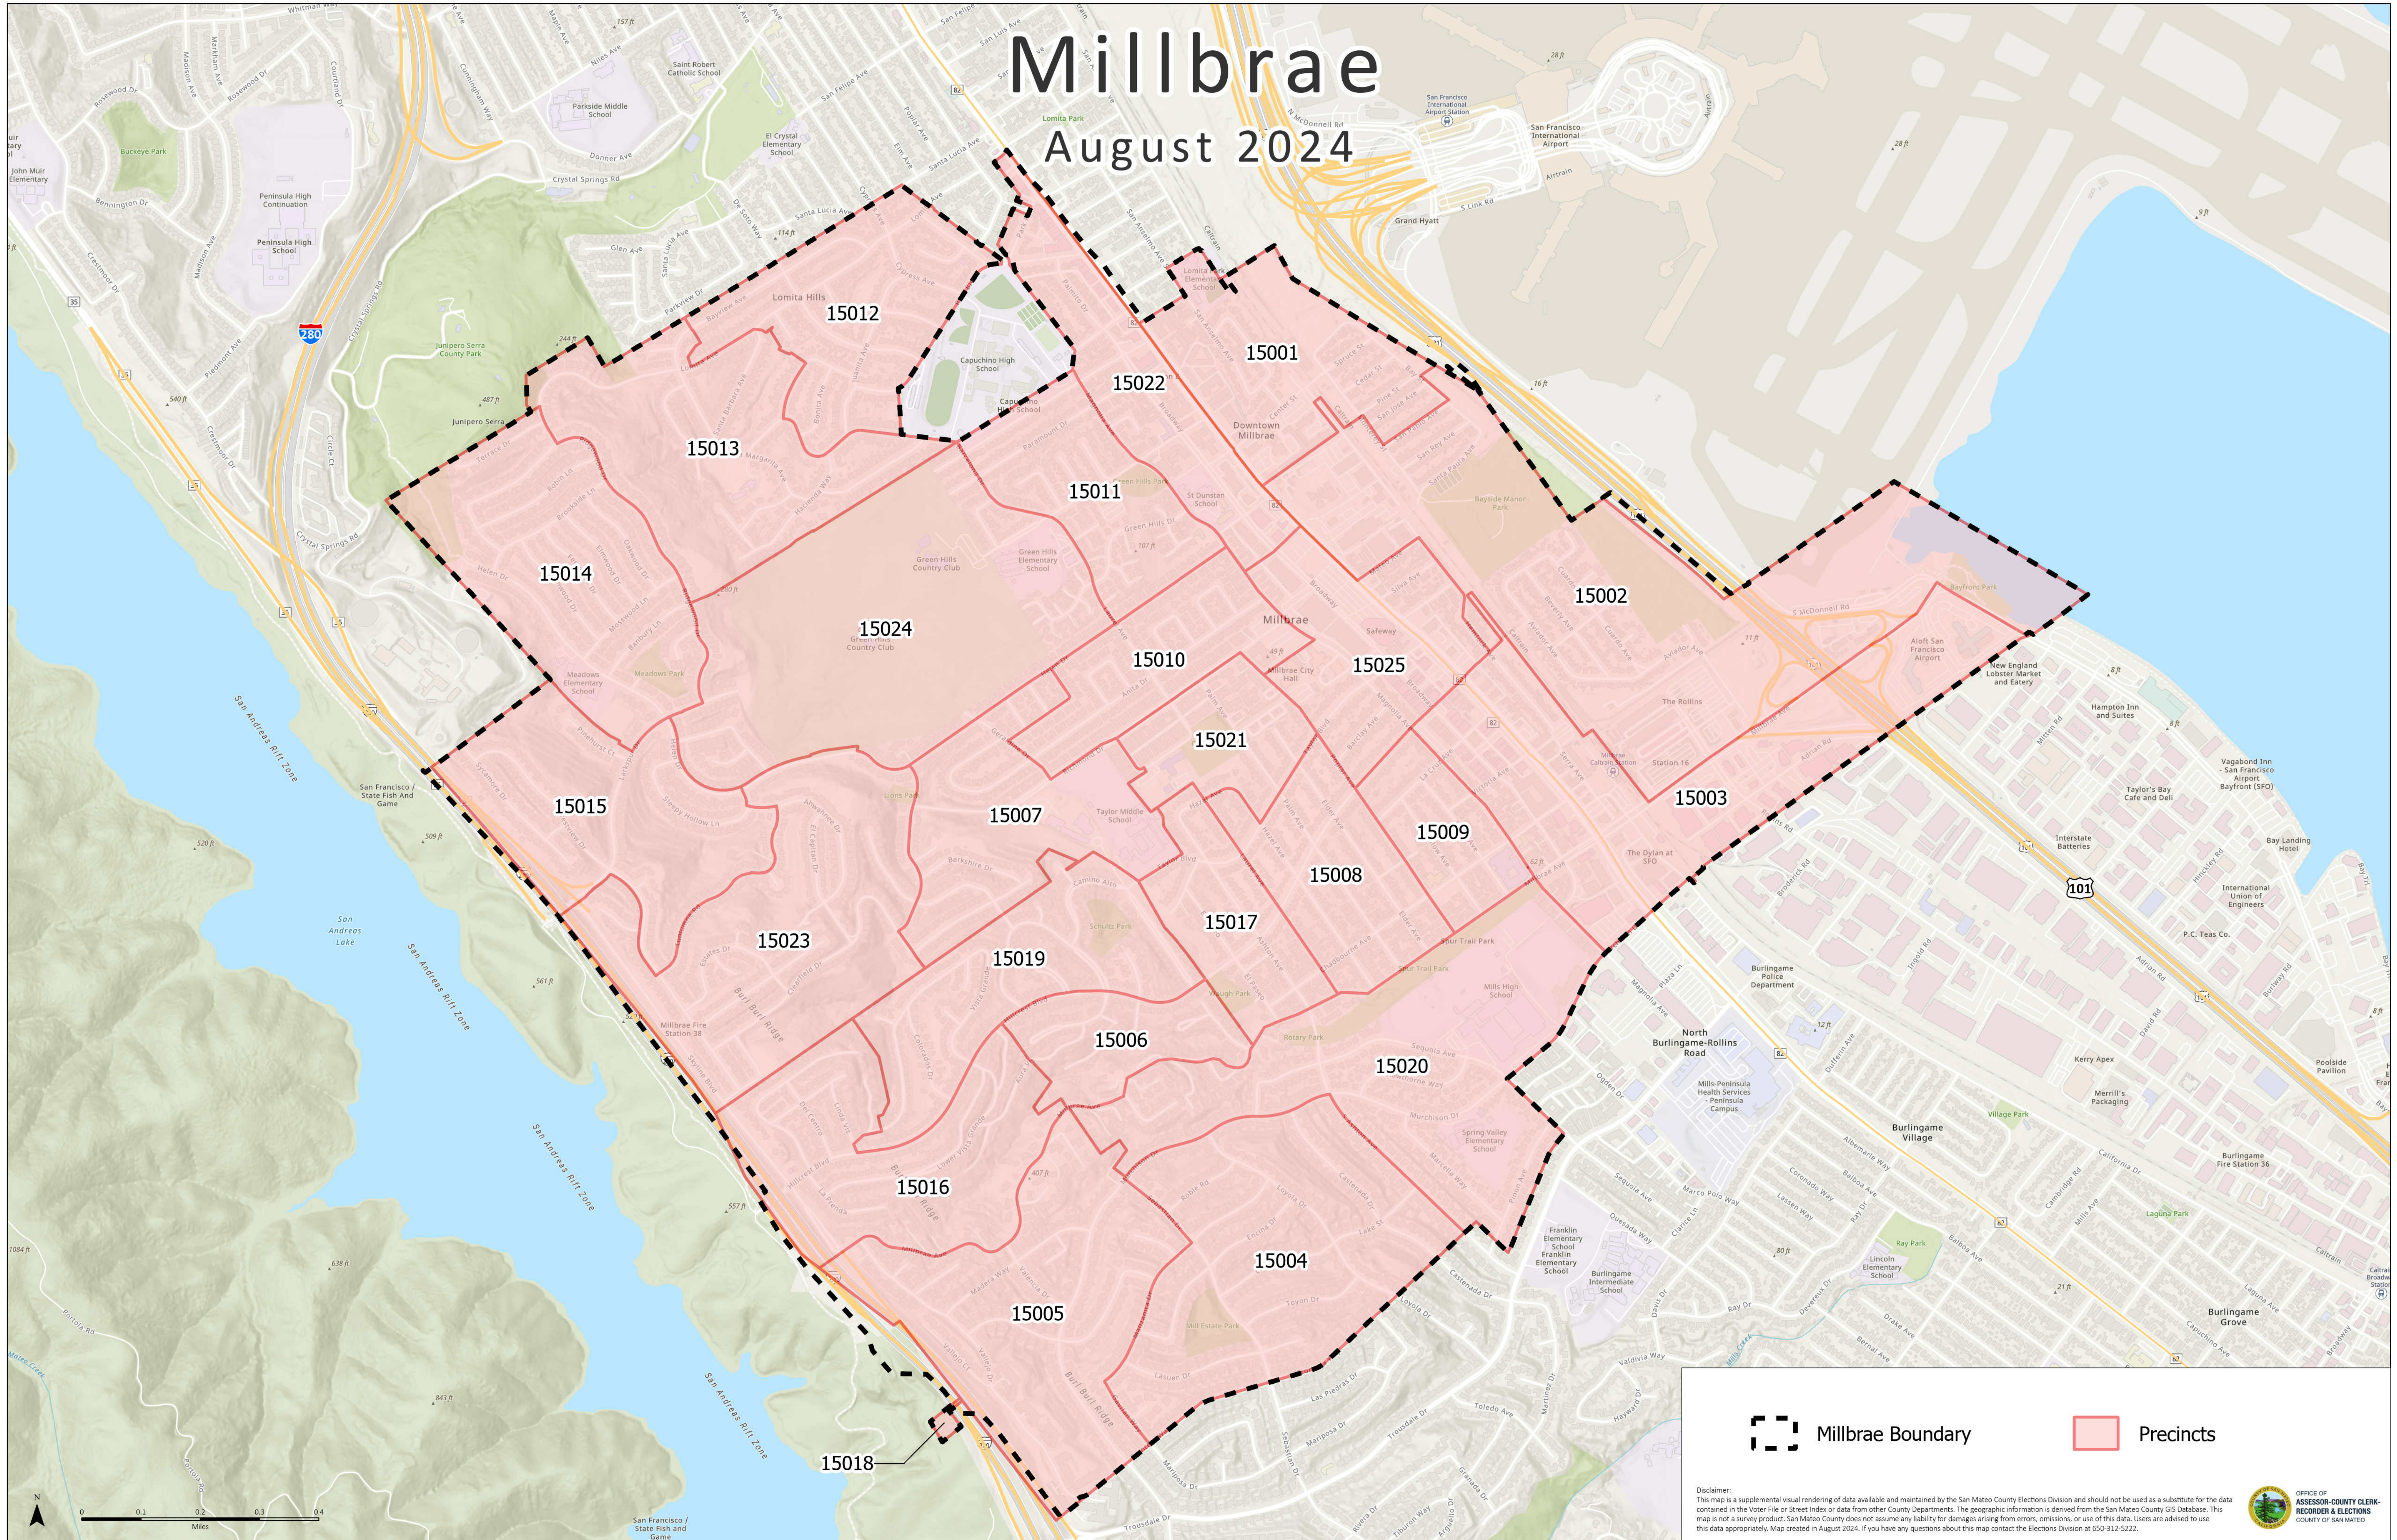

Millbrae

August 2024

Millbrae Boundary Precincts