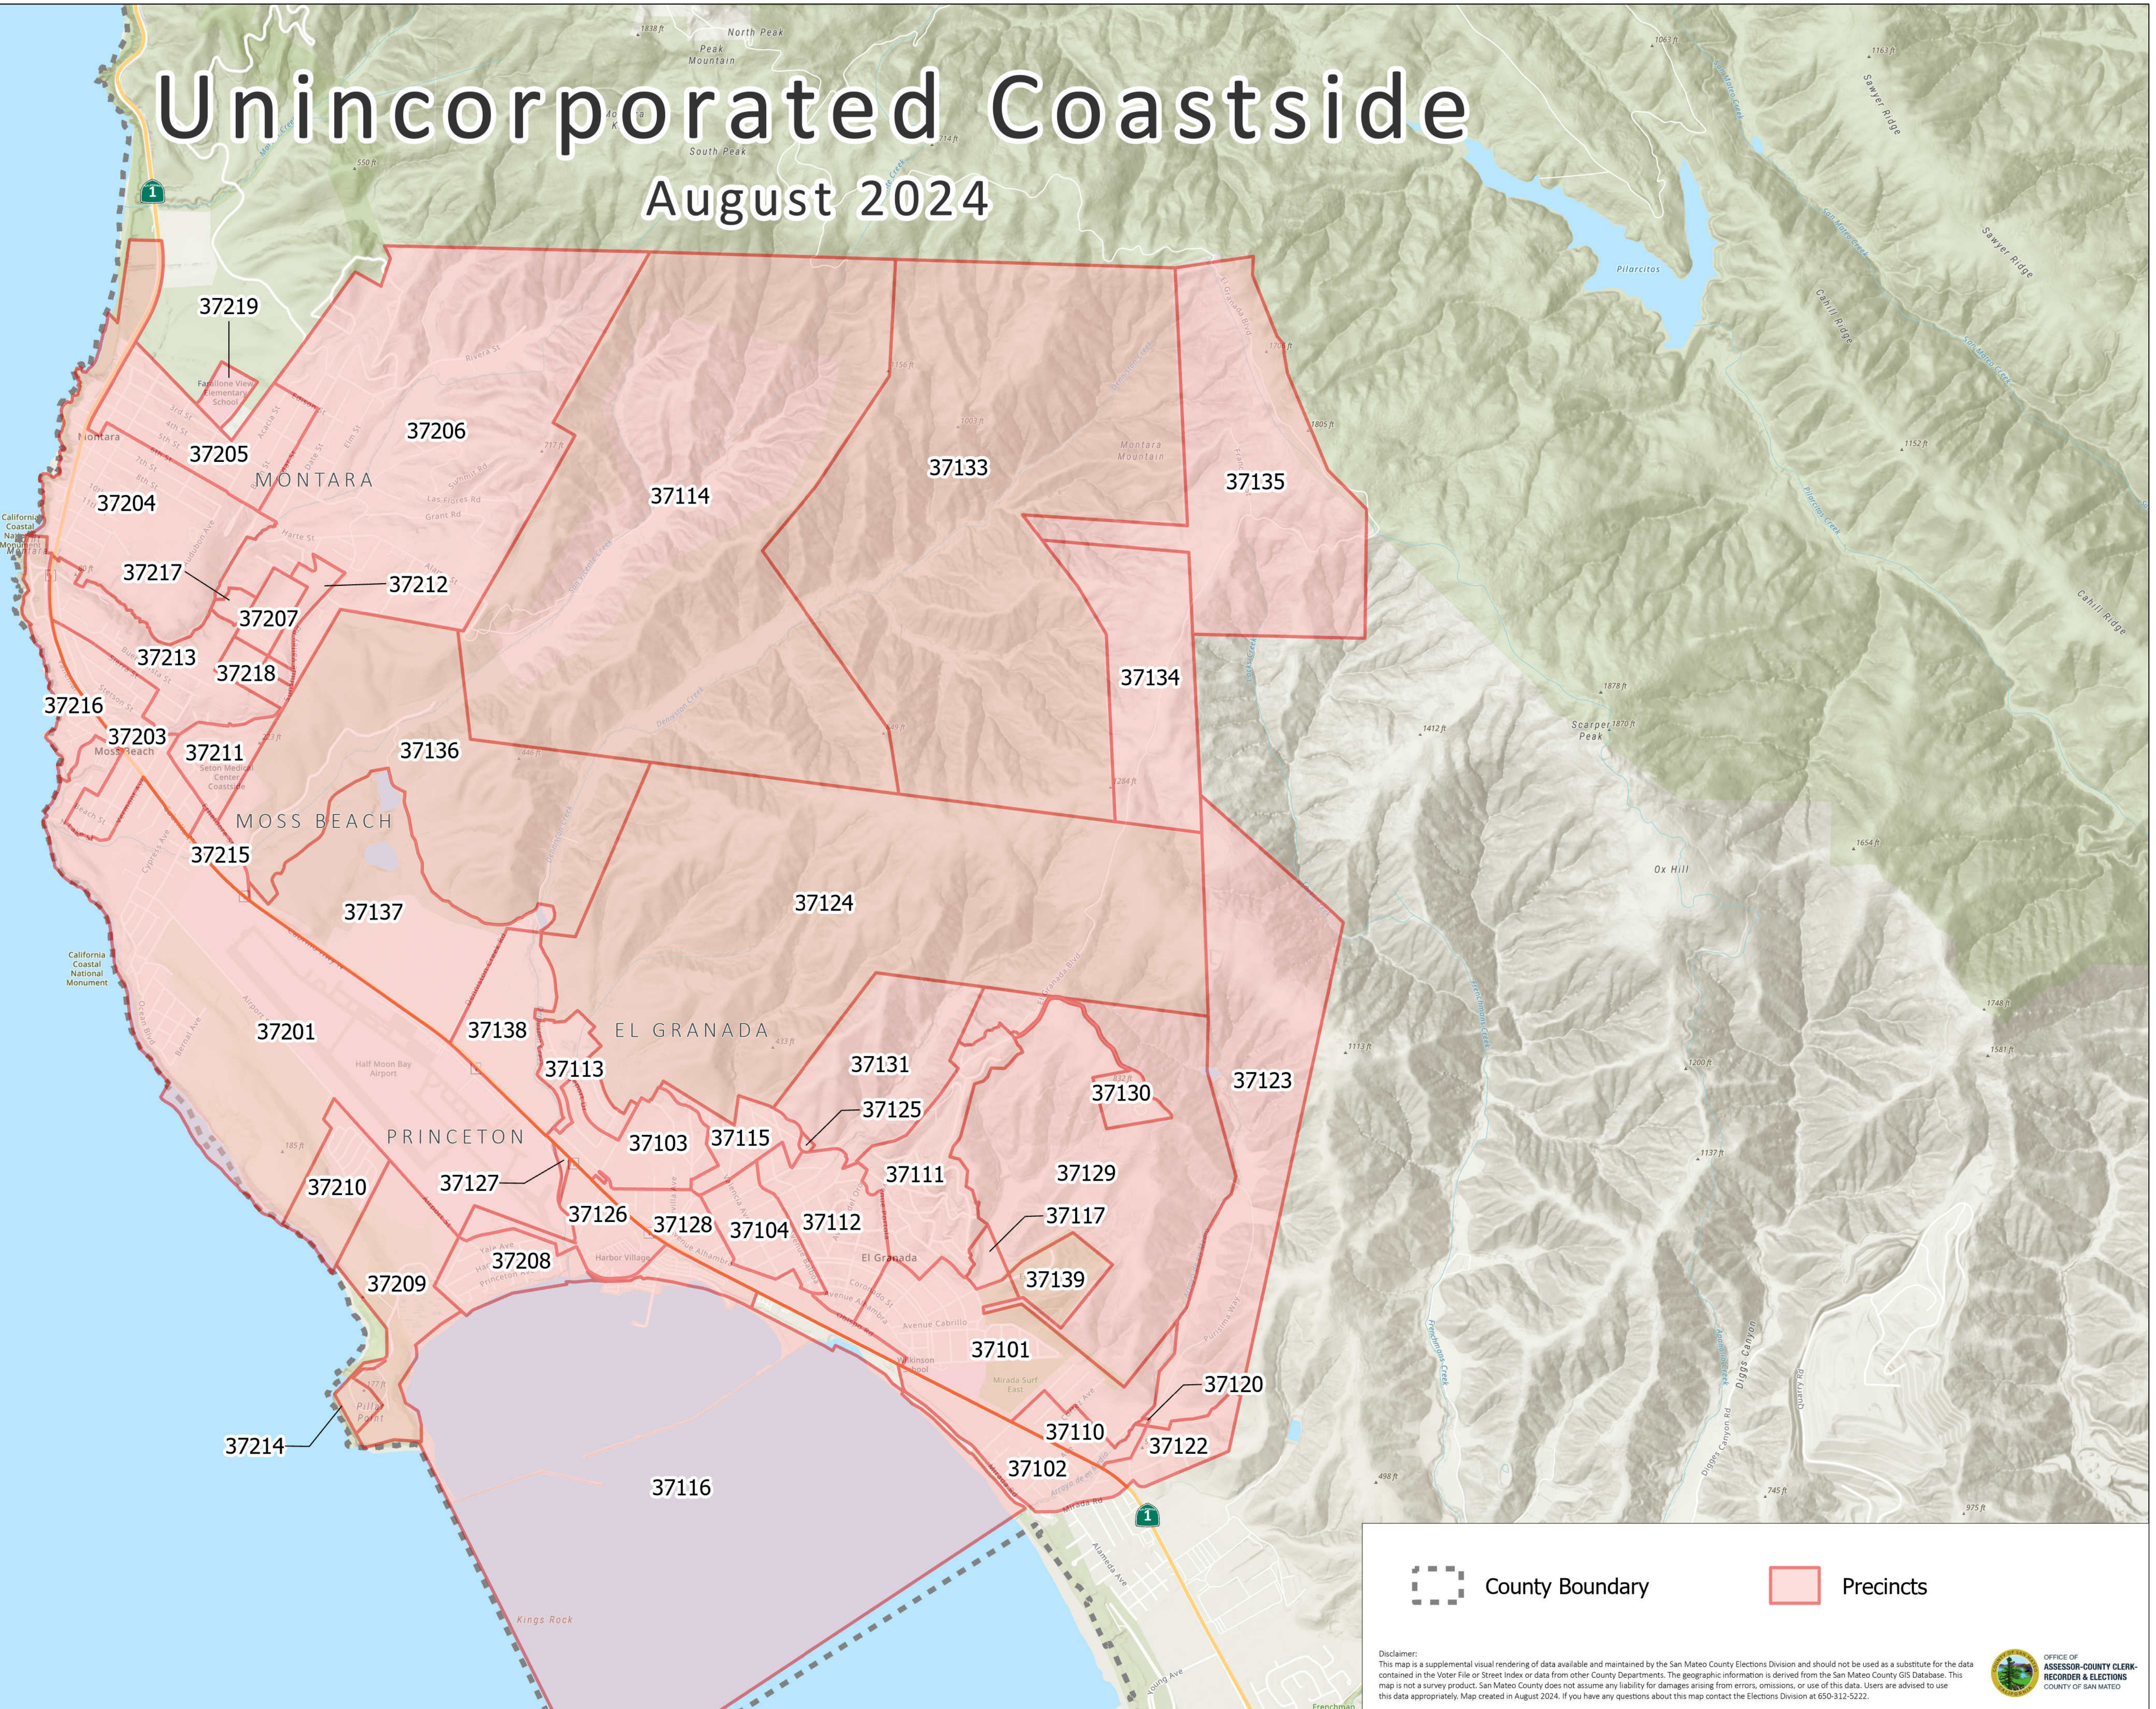

Unincorporated Coastsides

August 2024

Pacific Ocean

County Boundary Precincts